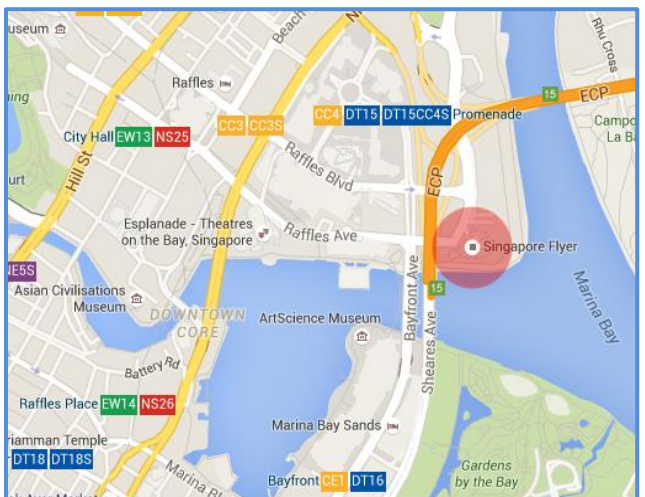

From SINGAPORE FLYER to LEGOLAND
All Season : 09.00 | 10.30

From LEGOLAND to SINGAPORE FLYER
Low/Peak Season : 17.15 | 18.45

01 DAY LEGOLAND WATER PARK TOUR

TERMASUK :

- Seat in Coach Transfer SINGAPORE FLYER (Meeting Point) - LEGOLAND WATER PARK - SINGAPORE FLYER
- Tiket masuk LEGOLAND WATER PARK (One Day Pass)

From SINGAPORE FLYER to LEGOLAND
Low/Peak Season : 09.00 | 10.30

From LEGOLAND to SINGAPORE FLYER
Low/Peak Season : 17.15 | 18.45

01 DAY LEGOLAND THEME PARK + WATER PARK TOUR

TERMASUK :

- Seat in Coach Transfer SINGAPORE FLYER (Meeting Point) - LEGOLAND - SINGAPORE FLYER
- Tiket masuk LEGOLAND THEME PARK + WATER PARK