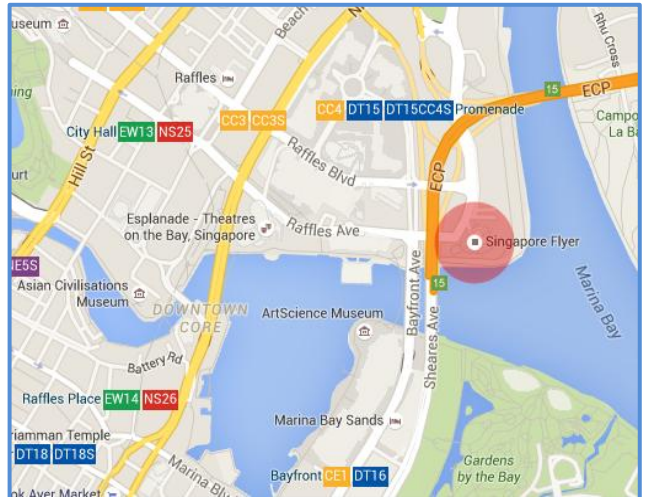

From SINGAPORE FLYER to LEGOLAND
All Season : 09.00 | 10.30

From LEGOLAND to SINGAPORE FLYER
Low/Peak Season : 17.15 | 18.45

01 DAY LEGOLAND WATER PARK TOUR

TERMASUK :

- Seat in Coach Transfer SINGAPORE FLYER (Meeting Point) - LEGOLAND WATER PARK - SINGAPORE FLYER
- Tiket masuk LEGOLAND WATER PARK (One Day Pass)