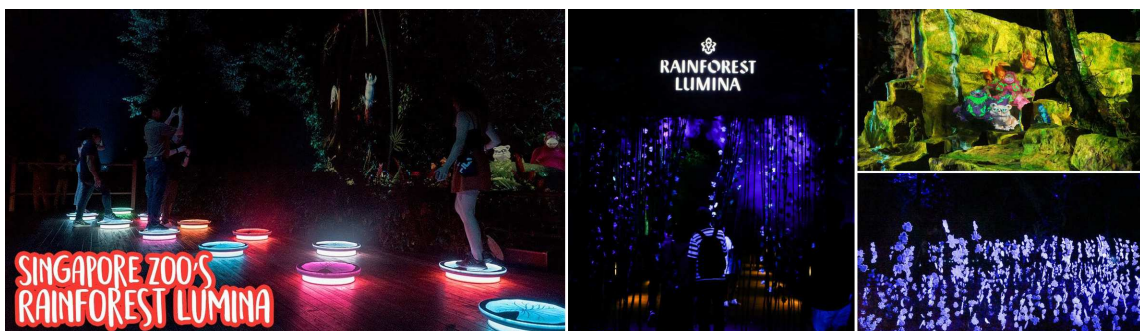

LUMINA RAINFOREST SINGAPORE

AVAILABLE : REDEEM

VALIDITY : UNTIL - 16 FEB '19

***LOCATION* : 80 Mandai Lake Road, Singapore 729826 (Singapore Zoo)**

**ADMISSION TIME: 07.30 PM, 08.00 PM, 08.30 PM
09.30 PM, 10.00 PM, 10.30 PM**

LUMINA RAINFOREST SINGAPORE				
TICKET	2CANGO RATE		PUBLISH RATE	
	ADULT	CHILD 3-12 yrs	ADULT	CHILD 3-12 yrs
LUMINA RAINFOREST	IDR 225.000	IDR 160.000	SGD 22	SGD 16

PURCHASE INSTRUCTION :

1. Need 1 lead name as per passport
2. Fix time and date